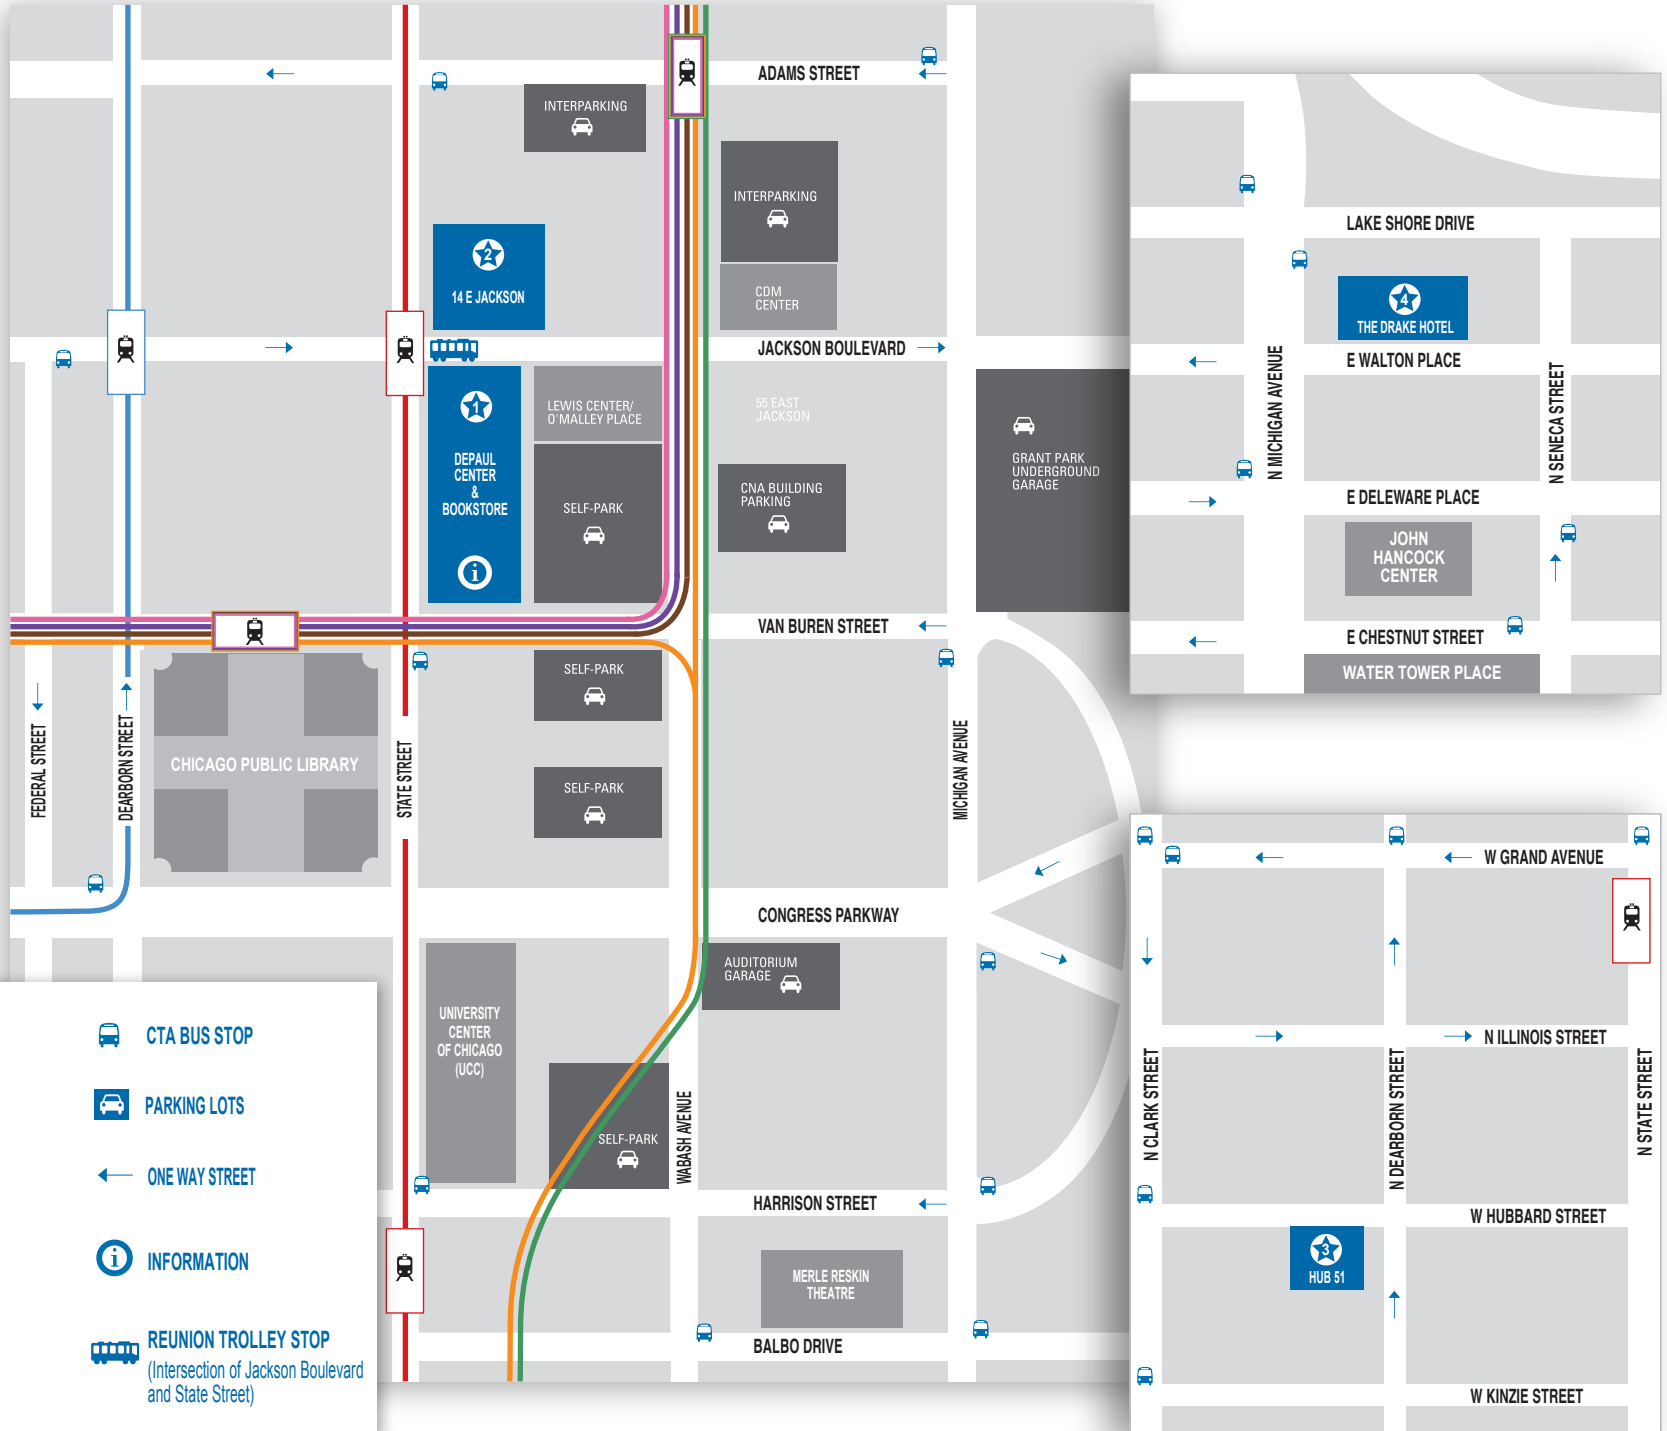

-  **CTA ELEVATED STATION**
-  Brown Line
-  Purple Line
-  Red Line

-  **VISITOR PARKING LOTS**
* Clifton Parking Deck
Free parking available for Reunion events.
See your invitation for details.

-  **Sheffield Parking Garage**
Parking validation stamp available in all major campus buildings.

-  **HANDICAPPED PARKING**
Available at all lots

-  **N** ↑
-  **CTA BUS STOP**
-  **ONE WAY STREET**
-  **INFORMATION**
-  **REUNION TROLLEY STOP**
(Intersection of Belden Avenue and Sheffield Avenue)

Reunion Weekend 2009 events are occurring at these locations.

-  **DEPAUL CENTER & BOOKSTORE**
Campus Tour
-  **14 EAST JACKSON**
Open House
-  **HUB 51**
Young Alumni Reunion
-  **THE DRAKE HOTEL**
Reunion Dinner and Celebration

Refer to your invitation or alumni.depaul.edu/reunion for details.

- CTA TRAIN STATION**
-  Pink Line
 -  Purple Line
 -  Brown Line
 -  Orange Line
 -  Green Line
 -  Red Line
 -  Blue Line

-  CTA BUS STOP
-  PARKING LOTS
-  ONE WAY STREET
-  INFORMATION
-  **REUNION TROLLEY STOP**
(Intersection of Jackson Boulevard and State Street)